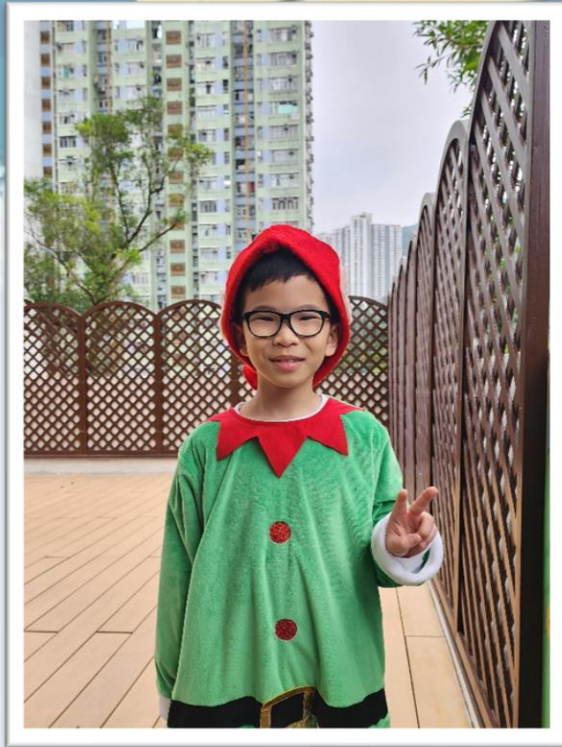

Cast Members