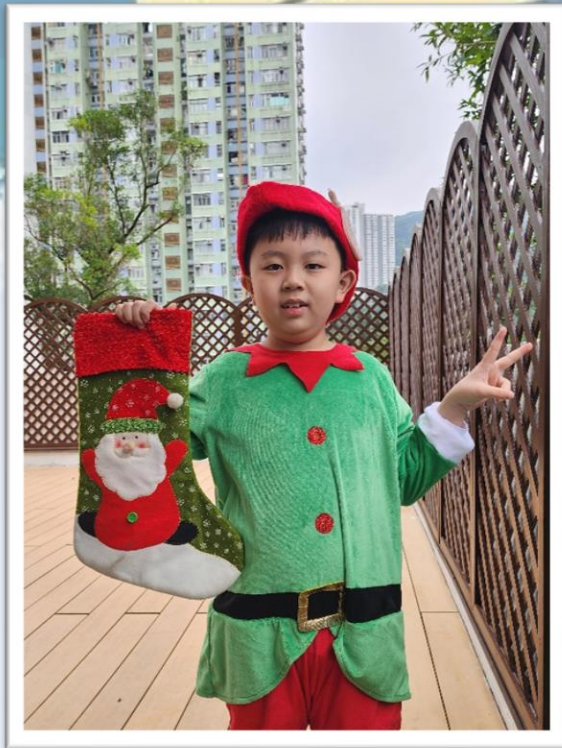

Cast Members